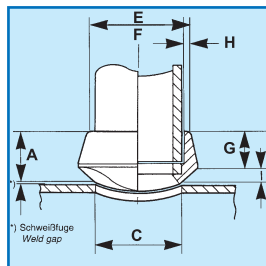

SOCKOLET®

Reduzierte und volle Abzweige
Reducing and full size branches

Reduzierter Abzweig
Reducing size branch

3000 lbs

Reduzierter Abzweig
Reducing size branch

6000 lbs

3000 lbs

Abzweiggröße Outlet size Zoll / Inches	Abmessungen / Dimensions mm								Gewicht Weight kg	Abmessungen / Dimensions mm								Gewicht Weight kg	Abmessungen / Dimensions mm								Gewicht Weight kg
	A	C	D	E	F	G	H	I		A	C	D	E	F	G	H	I		A	C	D	E	F	G	H	I	
1/8	19,0	15,0	6,8	10,7	22,0	9,5	5,6	9,5	0,05																		
1/4	19,0	15,0	9,2	14,1	22,0	9,5	3,9	9,5	0,05																		
3/8	21,0	19,0	12,5	17,5	26,0	9,5	4,2	11,1	0,09																		
1/2	26,0	23,0	15,8	21,7	32,0	9,5	5,1	15,9	0,14	32,0	19,0	11,7	21,7	39,0	9,5	8,6	22,3	0,23	26,0	23,0	15,8	21,7	32,0	9,5	5,1	15,9	0,14
3/4	27,0	29,4	21,0	27,1	37,0	12,7	4,8	14,3	0,15	37,0	25,0	15,6	27,1	46,0	12,7	9,3	23,8	0,36	27,0	29,4	21,0	27,1	36,0	12,7	4,8	14,3	0,15
1	34,0	36,5	26,6	33,8	46,0	12,7	5,9	20,7	0,27	40,0	32,5	20,7	33,8	60,0	12,7	12,9	27,0	0,59	34,0	36,5	26,6	33,8	46,0	12,7	5,9	20,7	0,27
1 1/4	34,0	44,5	35,1	42,6	57,0	12,7	7,0	20,7	0,39	41,0	38,0	29,5	42,6	65,0	12,7	11,0	28,6	0,73	34,0	44,5	35,1	42,6	57,0	12,7	7,0	20,7	0,39
1 1/2	35,0	50,8	40,9	48,6	64,0	12,7	7,5	22,3	0,47	43,0	49,0	34,0	48,6	76,0	12,7	13,5	30,2	0,91	35,0	50,8	41,2	48,6	64,0	12,7	7,5	22,3	0,47
2	38,0	65,0	52,5	61,1	76,0	15,9	7,5	22,1	0,85	53,0	70,0	42,8	61,1	95,0	15,9	17,0	36,9	2,33	38,0	65,0	52,5	61,1	76,0	15,9	7,5	22,1	0,85