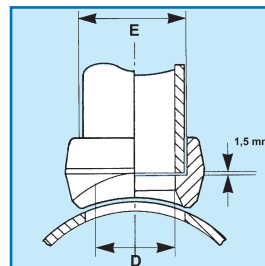

SOCKOLET®

Reduzierte und volle Abzweige
Reducing and full size branches

Reduzierter Abzweig
Reducing size branch

3000 lbs

Reduzierter Abzweig
Reducing size branch

6000 lbs

Voller Abzweig
Full size branch

3000 lbs

Abzweiggröße Outlet size Zoll / Inches	Abmessungen / Dimensions mm								Gewicht Weight kg	Abmessungen / Dimensions mm								Gewicht Weight kg	Abmessungen / Dimensions mm								Gewicht Weight kg
	A	C	D	E	F	G	H	I		A	C	D	E	F	G	H	I		A	C	D	E	F	G	H	I	
1/8	19,0	15,0	6,8	10,7	22,0	9,5	5,6	9,5	0,05																		
1/4	19,0	15,0	9,2	14,1	22,0	9,5	3,9	9,5	0,05																		
3/8	21,0	19,0	12,5	17,5	26,0	9,5	4,2	11,1	0,09																		
1/2	26,0	23,0	15,8	21,7	32,0	9,5	5,1	15,9	0,14	32,0	19,0	11,7	21,7	39,0	9,5	8,6	22,3	0,23	26,0	23,0	15,8	21,7	32,0	9,5	5,1	15,9	0,14
3/4	27,0	29,4	21,0	27,1	37,0	12,7	4,8	14,3	0,15	37,0	25,0	15,6	27,1	46,0	12,7	9,3	23,8	0,36	27,0	29,4	21,0	27,1	36,0	12,7	4,8	14,3	0,15
1	34,0	36,5	26,6	33,8	46,0	12,7	5,9	20,7	0,27	40,0	32,5	20,7	33,8	60,0	12,7	12,9	27,0	0,59	34,0	36,5	26,6	33,8	46,0	12,7	5,9	20,7	0,27
1 1/4	34,0	44,5	35,1	42,6	57,0	12,7	7,0	20,7	0,39	41,0	38,0	29,5	42,6	65,0	12,7	11,0	28,6	0,73	34,0	44,5	35,1	42,6	57,0	12,7	7,0	20,7	0,39
1 1/2	35,0	50,8	40,9	48,6	64,0	12,7	7,5	22,3	0,47	43,0	49,0	34,0	48,6	76,0	12,7	13,5	30,2	0,91	35,0	50,8	41,2	48,6	64,0	12,7	7,5	22,3	0,47
2	38,0	65,0	52,5	61,1	76,0	15,9	7,5	22,1	0,85	53,0	70,0	42,8	61,1	95,0	15,9	17,0	36,9	2,33	38,0	65,0	52,5	61,1	76,0	15,9	7,5	22,1	0,85