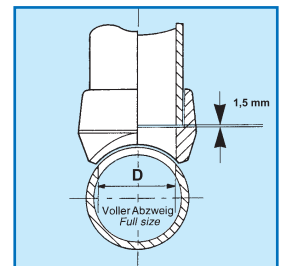

SOCKOLET®

Reduzierte und volle Abzweige
Reducing and full size branches

Reduzierter Abzweig
Reducing size branch

3000 lbs

6000 lbs

Voller Abzweig
Full size branch

3000 lbs

Abzweiggröße Outlet size Zoll / Inches	Abmessungen / Dimensions mm								Gewicht Weight kg	Abmessungen / Dimensions mm								Gewicht Weight kg	Abmessungen / Dimensions mm								Gewicht Weight kg
	A	C	D	E	F	G	H	I		A	C	D	E	F	G	H	I		A	C	D	E	F	G	H	I	
1/8	19,0	15,0	6,8	10,7	22,0	9,5	5,6	9,5	0,05																		
1/4	19,0	15,0	9,2	14,1	22,0	9,5	3,9	9,5	0,05																		
3/8	21,0	19,0	12,5	17,5	26,0	9,5	4,2	11,1	0,09																		
1/2	26,0	23,0	15,8	21,7	32,0	9,5	5,1	15,9	0,14	32,0	19,0	11,7	21,7	39,0	9,5	8,6	22,3	0,23	26,0	23,0	15,8	21,7	32,0	9,5	5,1	15,9	0,14
3/4	27,0	29,4	21,0	27,1	37,0	12,7	4,8	14,3	0,15	37,0	25,0	15,6	27,1	46,0	12,7	9,3	23,8	0,36	27,0	29,4	21,0	27,1	36,0	12,7	4,8	14,3	0,15
1	34,0	36,5	26,6	33,8	46,0	12,7	5,9	20,7	0,27	40,0	32,5	20,7	33,8	60,0	12,7	12,9	27,0	0,59	34,0	36,5	26,6	33,8	46,0	12,7	5,9	20,7	0,27
1 1/4	34,0	44,5	35,1	42,6	57,0	12,7	7,0	20,7	0,39	41,0	38,0	29,5	42,6	65,0	12,7	11,0	28,6	0,73	34,0	44,5	35,1	42,6	57,0	12,7	7,0	20,7	0,39
1 1/2	35,0	50,8	40,9	48,6	64,0	12,7	7,5	22,3	0,47	43,0	49,0	34,0	48,6	76,0	12,7	13,5	30,2	0,91	35,0	50,8	41,2	48,6	64,0	12,7	7,5	22,3	0,47
2	38,0	65,0	52,5	61,1	76,0	15,9	7,5	22,1	0,85	53,0	70,0	42,8	61,1	95,0	15,9	17,0	36,9	2,33	38,0	65,0	52,5	61,1	76,0	15,9	7,5	22,1	0,85