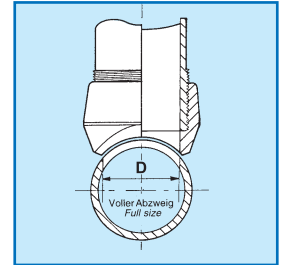

THREDOLET® / SOCKOLET®

THREDOLET® / SOCKOLET®

THREDOLET®

Reduzierte und volle Abzweige
Reducing and full size branches

Reduzierter Abzweig
Reducing size branch

3000 lbs

Reduzierter Abzweig
Reducing size branch

6000 lbs

Voller Abzweig
Full size branch

3000 lbs

Abzweiggröße Outlet size Zoll / Inches	Abmessungen / Dimensions mm			Gewicht Weight kg	Abmessungen / Dimensions mm			Gewicht Weight kg	Abmessungen / Dimensions mm				Gewicht Weight kg
	A	C	F		A	C	F		A	C	D	F	
1/8	19,0	15,0	22,0	0,05									
1/4	19,0	15,0	22,0	0,05	29,0	14,3	32,0	0,14					
3/8	21,0	19,0	26,0	0,09	29,0	14,3	32,0	0,14					
1/2	26,0	23,0	32,0	0,11	32,0	19,0	39,0	0,20	26,0	23,0	15,8	32,0	0,11
3/4	27,0	29,4	37,0	0,16	37,0	25,0	46,0	0,34	27,0	29,4	21,0	37,0	0,16
1	34,0	36,5	46,0	0,28	40,0	32,5	60,0	0,56	34,0	36,5	26,6	46,0	0,28
1 1/4	34,0	44,5	57,0	0,41	41,0	38,0	65,0	0,71	34,0	44,5	35,1	57,0	0,41
1 1/2	35,0	50,8	64,0	0,45	43,0	49,0	76,0	0,89	35,0	50,8	41,2	64,0	0,49
2	38,0	65,0	76,0	0,93	53,0	70,0	95,0	2,30	38,0	65,0	52,5	76,0	0,93