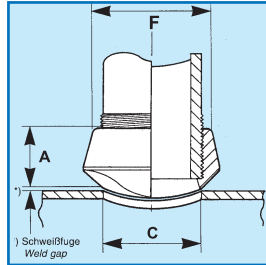

THREDOLET® / SOCKOLET®

THREDOLET® / SOCKOLET®

THREDOLET®

Reduzierte und volle Abzweige
Reducing and full size branches

Reduzierter Abzweig
Reducing size branch

3000 lbs

Reduzierter Abzweig
Reducing size branch

6000 lbs

Voller Abzweig
Full size branch

3000 lbs

Abzweiggröße Outlet size Zoll / Inches	Abmessungen / Dimensions mm			Gewicht Weight kg	Abmessungen / Dimensions mm			Gewicht Weight kg	Abmessungen / Dimensions mm				Gewicht Weight kg
	A	C	F		A	C	F		A	C	D	F	
1/8	19,0	15,0	22,0	0,05									
1/4	19,0	15,0	22,0	0,05	29,0	14,3	32,0	0,14					
3/8	21,0	19,0	26,0	0,09	29,0	14,3	32,0	0,14					
1/2	26,0	23,0	32,0	0,11	32,0	19,0	39,0	0,20	26,0	23,0	15,8	32,0	0,11
3/4	27,0	29,4	37,0	0,16	37,0	25,0	46,0	0,34	27,0	29,4	21,0	37,0	0,16
1	34,0	36,5	46,0	0,28	40,0	32,5	60,0	0,56	34,0	36,5	26,6	46,0	0,28
1 1/4	34,0	44,5	57,0	0,41	41,0	38,0	65,0	0,71	34,0	44,5	35,1	57,0	0,41
1 1/2	35,0	50,8	64,0	0,45	43,0	49,0	76,0	0,89	35,0	50,8	41,2	64,0	0,49
2	38,0	65,0	76,0	0,93	53,0	70,0	95,0	2,30	38,0	65,0	52,5	76,0	0,93